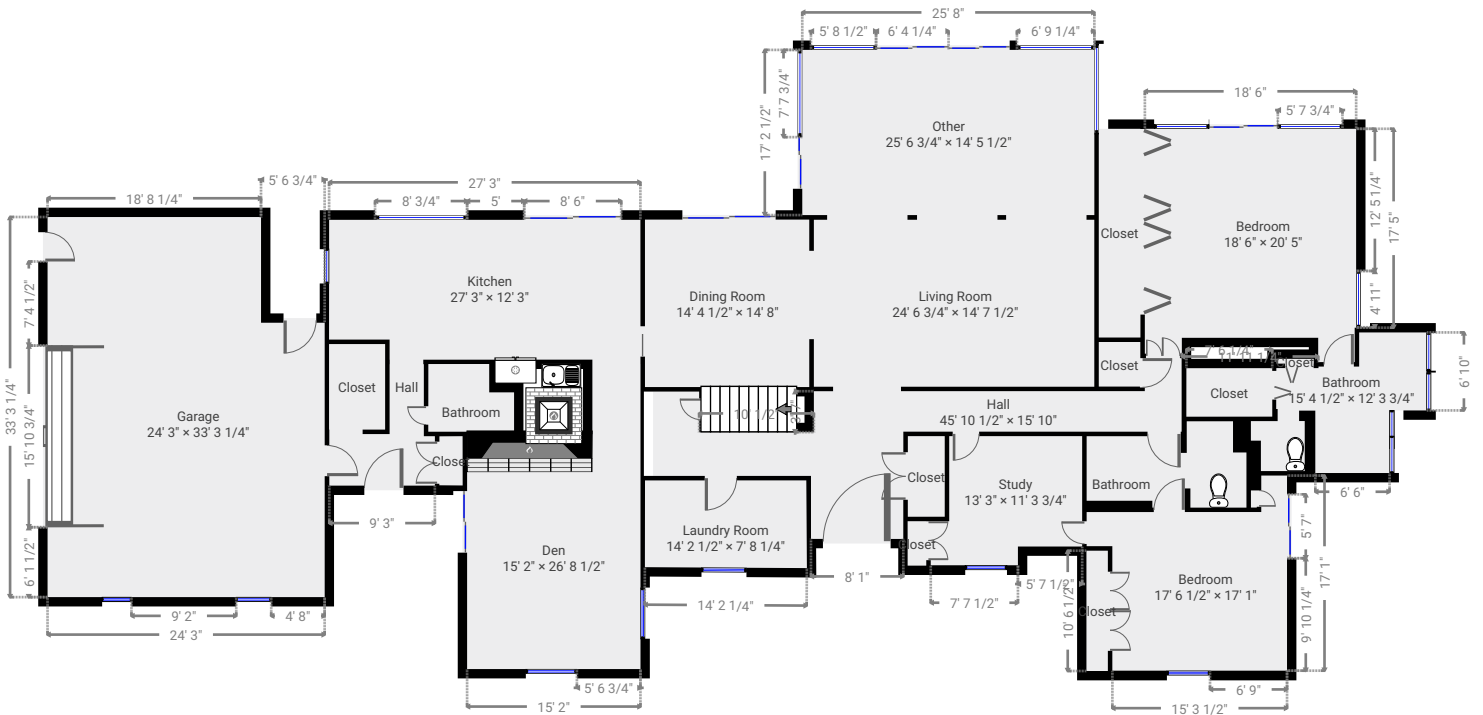

▼ **Basement**

TOTAL AREA: 1984.71 sq ft • LIVING AREA: 1984.71 sq ft • ROOMS: 0

▼ **Ground Floor**

TOTAL AREA: 4521.84 sq ft • LIVING AREA: 3682.40 sq ft • ROOMS: 7

# 12 Woodhull Cove Ln, Setauket- East Setauket, NY 11733

12 Woodhull Cove Ln, 11733 Setauket- East Setauket,, NY, US  
TOTAL AREA: 8008.74 sq ft • LIVING AREA: 7169.30 sq ft • FLOORS: 3 • ROOMS: 12

## ▼ 2nd Floor

TOTAL AREA: 1502.19 sq ft • LIVING AREA: 1502.19 sq ft • ROOMS: 5