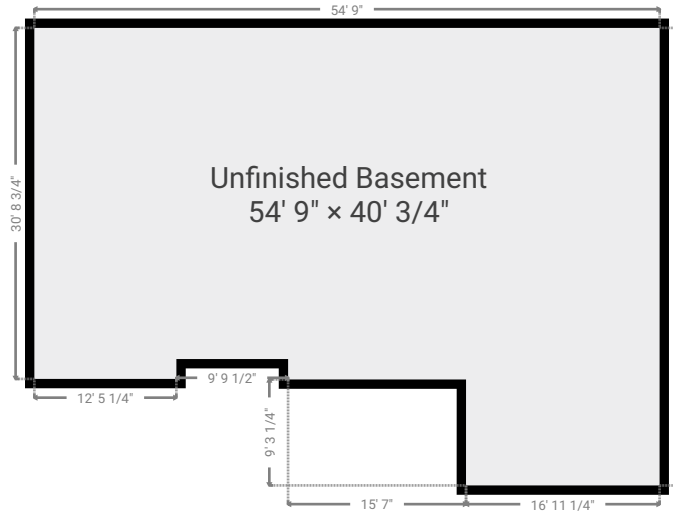

▼ **Basement**

TOTAL AREA: 1984.71 sq ft • LIVING AREA: 1984.71 sq ft • ROOMS: 0

▼ **Ground Floor**

TOTAL AREA: 4521.84 sq ft • LIVING AREA: 3682.40 sq ft • ROOMS: 7

# 12 Woodhull Cove Ln, Setauket- East Setauket, NY 11733

12 Woodhull Cove Ln, 11733 Setauket- East Setauket,, NY, US  
TOTAL AREA: 8008.74 sq ft • LIVING AREA: 7169.30 sq ft • FLOORS: 3 • ROOMS: 12

## ▼ 2nd Floor

TOTAL AREA: 1502.19 sq ft • LIVING AREA: 1502.19 sq ft • ROOMS: 5